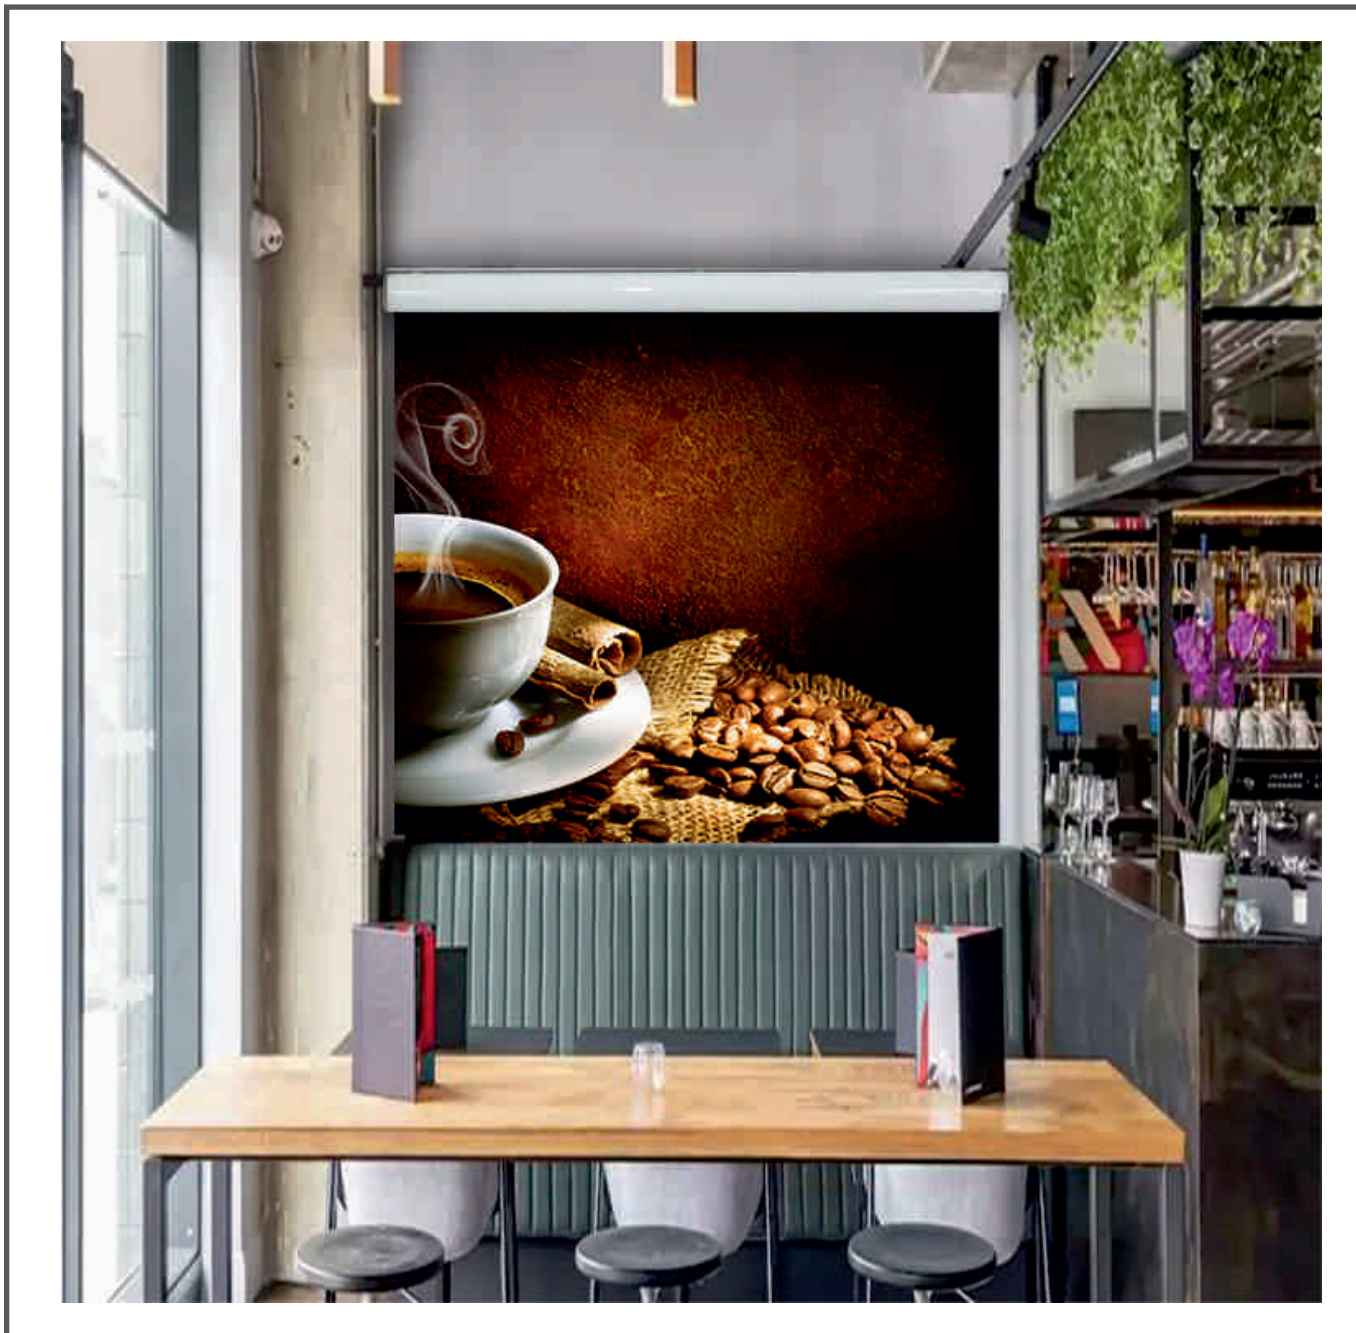

Application for (Blinds):

Roman

Panel

Combi

Roller

Product Code: Luxury Living-9A
9' (W) x 10' (H) | 108" x 120" = 90.0 SQF

Product Code: Luxury Living-9B
5' (W) x 8' (H) | 60" x 96" = 40.0 SQF

Product Code: Luxury Living-9C
8' (W) x 5' (H) | 96" x 60" = 40.0 SQF